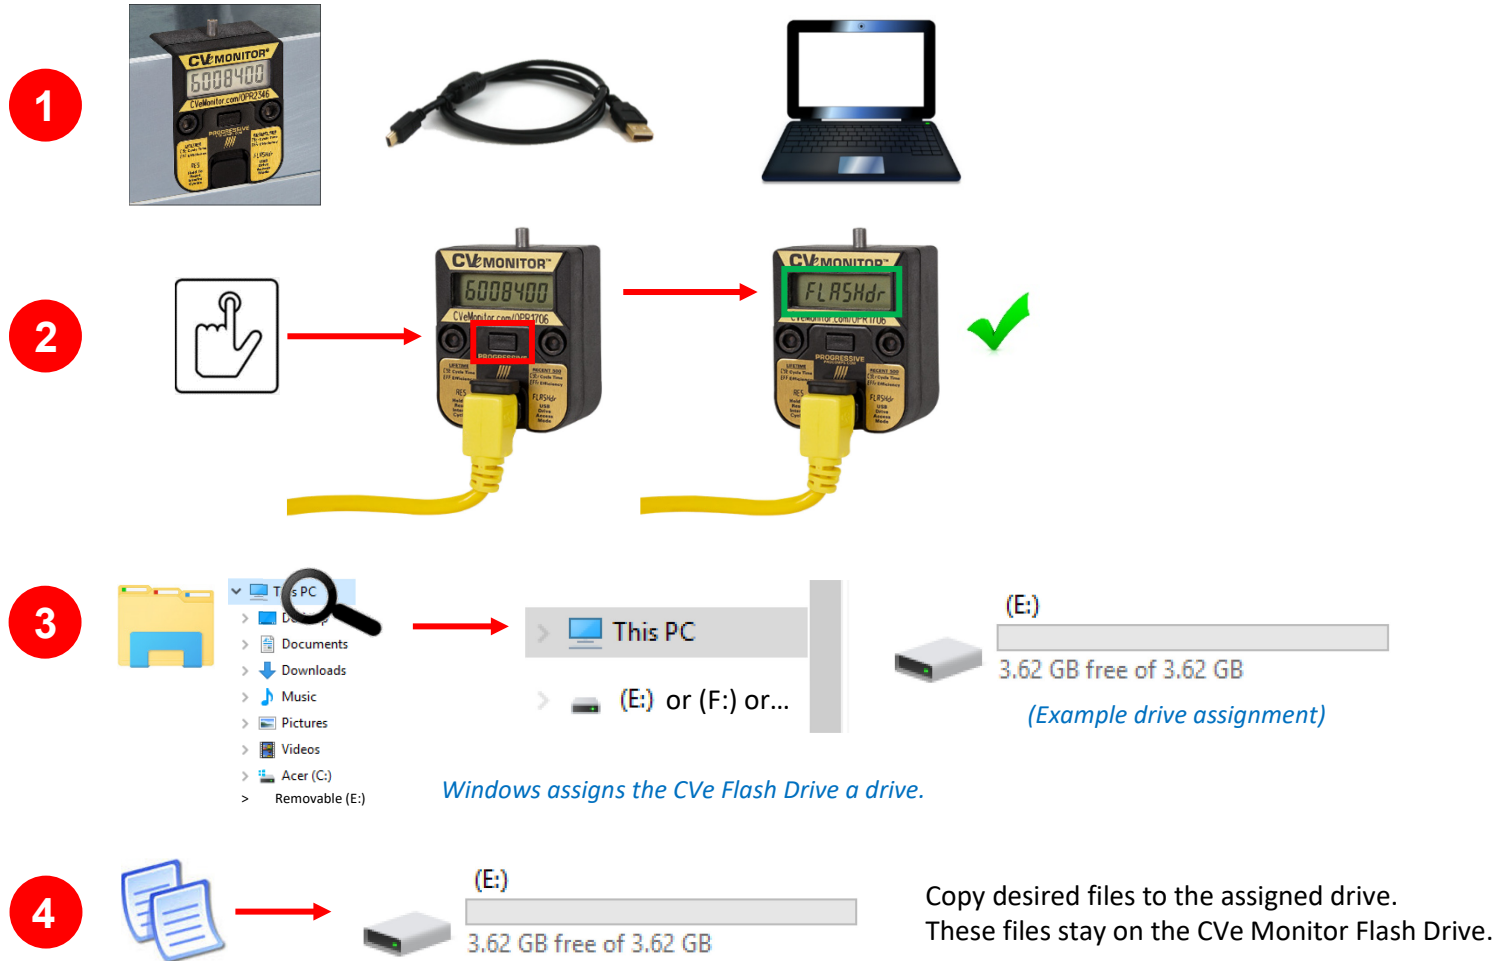

CVe Flash Drive

For complete OnDemand software instructions, please refer to the User Guide.
For technical assistance please email: SystemMonitoring@procomps.com.