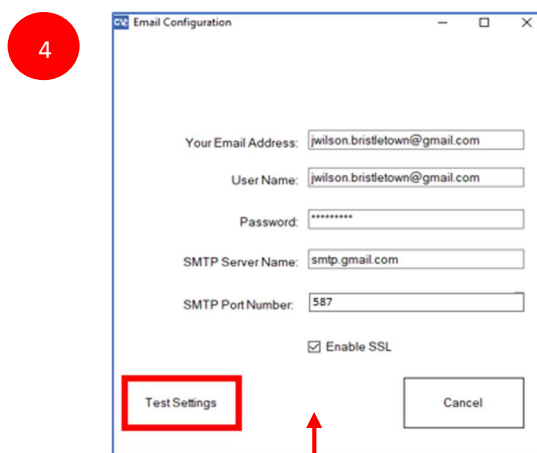

OnDemand Software Email Configuration

1 Download and install OnDemand software from: <http://www.asttech.com/products/ondemand.htm>. Click [More info](#), [Run anyway](#), [Next >](#), [Extract](#), [Install](#), [Finish](#).

Open OnDemand

Enter your email settings.
(A test email will be sent.)