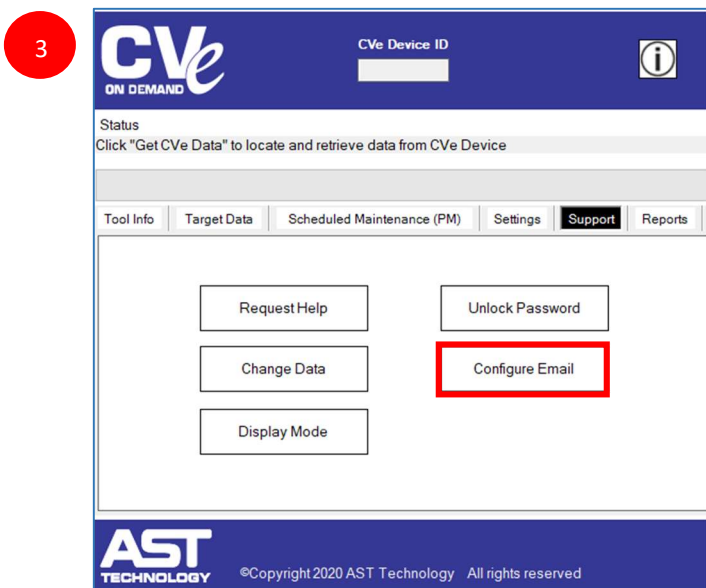

OnDemand Software Email Configuration

1 Download and install OnDemand software from: <http://www.asttech.com/products/ondemand.htm>. Click [More info](#), [Run anyway](#), [Next >](#), [Extract](#), [Install](#), [Finish](#).

Open OnDemand

Enter your email settings.
(A test email will be sent.)