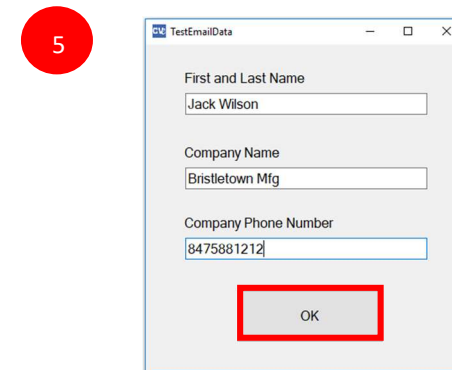

For complete OnDemand software instructions, please refer to the User Guide.
For technical assistance please email: HelpDesk@ASTTech.com.