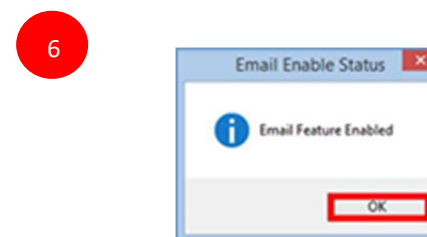

For complete OnDemand software instructions, please refer to the User Guide.
For technical assistance please email: HelpDesk@ASTTech.com.